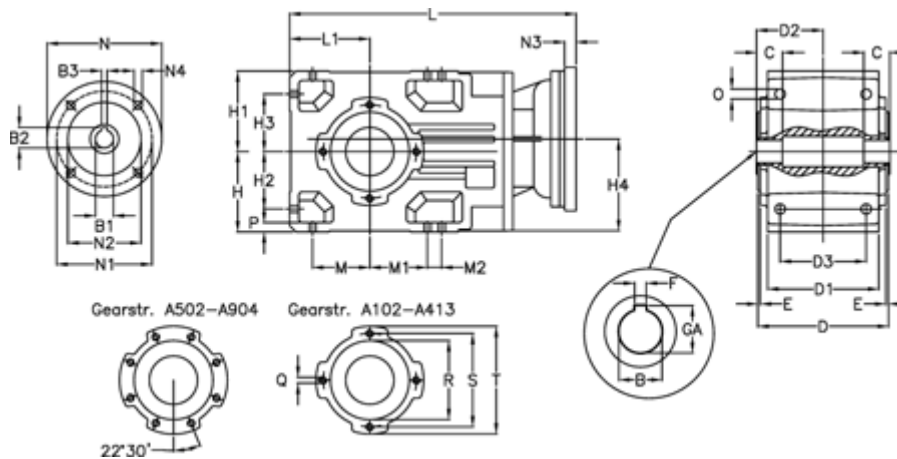

Article number: 29600319853225

Description: Bevel helical gearbox
A303UH35-198,5-P71B5

Measures

B = 35	D3 = 95	H3 = 63.0	N1 = 130	S = 115
B1 = 14	Description = A303UH35-xx-P71 B5	H4 = 108.5	N2 = 110	T = 140
B2 = 16.3	E = 3.0	L = 390.5	N3 = 0	
B3 = 5	F = 10	L1 = 90	N4 = M8x16	
C = 25	GA = 38.3	M = 63.0	O = 12.0	
D = 156	H = 90	M1 = 63.0	P = 11	
D1 = 130	H1 = 90	M2 = 22	Q = M8x15	
D2 = 80.0	H2 = 63.0	N = 160	R = 95	